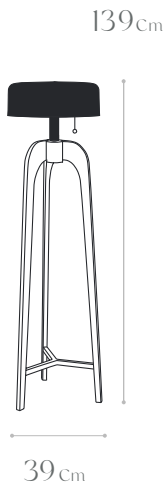

(ES)

MATERIALES
COBRE MATILLADO /
MADERA

ACABADOS:
CUERPO:
-COBRE PULIDO
-PÁTINA DORADA
-PÁTINA TURQUESA
-PÁTINA VERDE ÓXIDO
-PÁTINA CAFÉ OSCURO

BASE:
ALDER

CABLE TEXTIL:
COLOR LINO CRUDO

LÁMPARA Dimmeable
Para interiores

(EN)

MATERIALS
HAMMERED COPPER /
WOOD

FINISHES:
BODY:
-POLISHED COPPER
-GOLD PATINA
-TURQUOISE PATINA
-GREEN PATINA
-DARK BROWN PATINA

BASE:
ALDER

TEXTIL CABLE:
IVORY

NO Dimmeable LAMP
Indoor use only