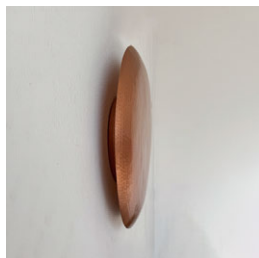

PANTALLA:
GLOBO VIDRIO SATINADO

CANOPE:
LATÓN PULIDO DE 11CM Ø

LÁMPARA Dimmeable
Para interiores

EN

MATERIALS
CERAMIC / BRASS /
GLASS

FINISHES:
BODY:
IVORY TONED CERAMIC

LAMPSHADE:
MATTE OPAL GLASS
GLOBE

BACK PLATE:
POLISHED BRASS
11CM Ø

ACABADOS:
PANTALLA:
COBRE PULIDO

CANOPE:
COBRE PULIDO
31 CM Ø

LÁMPARA Dimmeable
Para interiores

EN

MATERIALS
HAMMERED COPPER

FINISHES:
LAMP SHADE:
POLISHED COPPER

BACK PLATE:
POLISHED COPPER
31 CM Ø

Dimmeable LAMP
Indoor use only