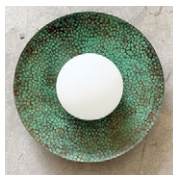

30cm

13cm

(ES)

MATERIALES
COBRE MATILLADO /
VIDRIO

ACABADOS:

CUERPO:

- -COBRE PULIDO
- -PÁTINA DORADA
- -BAÑO DE NÍQUEL
- -PÁTINA TURQUESA
- -PÁTINA VERDE ÓXIDO

PANTALLA:

GLOBO DE VIDRIO SATI-
NADO

CANOPE ESTANDAR:

- -COLOR COBRE
- -DORADO
- -CROMO

LÁMPARA Dimmeable
Para interiores

(EN)

MATERIALS
HAMMERED COPPER /
GLASS

FINISHES:

BODY:

- -POLISHED COPPER
- -GOLD PATINA
- -NICKEL PLATED
- -TURQUOISE PATINA
- -GREEN PATINA

LAMP SHADE:

MATTE OPAL GLASS
GLOBE

STANDARD CANOPY:

- -COPPER COLOR
- -GOLD
- -CHROME

Dimmeable LAMP
Indoor use only