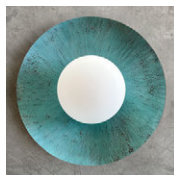

30cm

13cm

(ES)

MATERIALES
COBRE MATILLADO /
VIDRIO

ACABADOS:

CUERPO:

- -COBRE PULIDO
- -PÁTINA DORADA
- -BAÑO DE NÍQUEL
- -PÁTINA TURQUESA
- -PÁTINA VERDE ÓXIDO

PANTALLA:

GLOBO DE VIDRIO SATI-
NADO

CANOPE ESTANDAR:

- -COLOR COBRE
- -DORADO
- -CROMO

LÁMPARA Dimmeable
Para interiores

(EN)

MATERIALS
HAMMERED COPPER /
GLASS

FINISHES:

BODY:

- -POLISHED COPPER
- -GOLD PATINA
- -NICKEL PLATED
- -TURQUOISE PATINA
- -GREEN PATINA

LAMP SHADE:

MATTE OPAL GLASS
GLOBE

STANDARD CANOPY:

- -COPPER COLOR
- -GOLD
- -CHROME

Dimmeable LAMP
Indoor use only