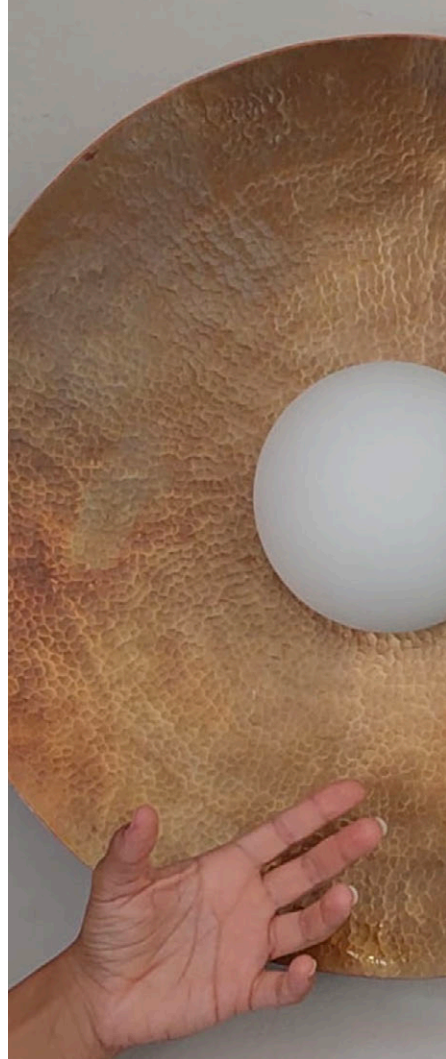

45cm

13cm

(ES)

MATERIALES
COBRE MATILLADO /
VIDRIO

ACABADOS:
CUERPO

- -COBRE EN PÁTINA CAFÉ
  OBSCURA
- -COBRE EN PÁTINA DO-
  RADA
- -COBRE EN PÁTINA VERDE
  ÓXIDO

PANTALLA:
GLOBO DE VIDRIO SATI-
NADO

CANOPE ESTANDAR:
-NEGRO
-DORADO
-COLOR COBRE

LÁMPARA Dimmeable
Para interiores

(EN)

MATERIALS
HAMMERED COPPER /
GLASS

FINISHES:

1. **BODY:**
2. -COPPER IN DARK BROWN
     PATINA
   - -COPPER IN GOLD PATINA
   - -COPPER IN GREEN PA-
     TINA

LAMPSHADE:
MATTE OPAL GLASS
GLOBE

STANDARD CANOPY:
-BLACK
-GOLD
-COPPER COLOR

Dimmeable LAMP
Indoor use only