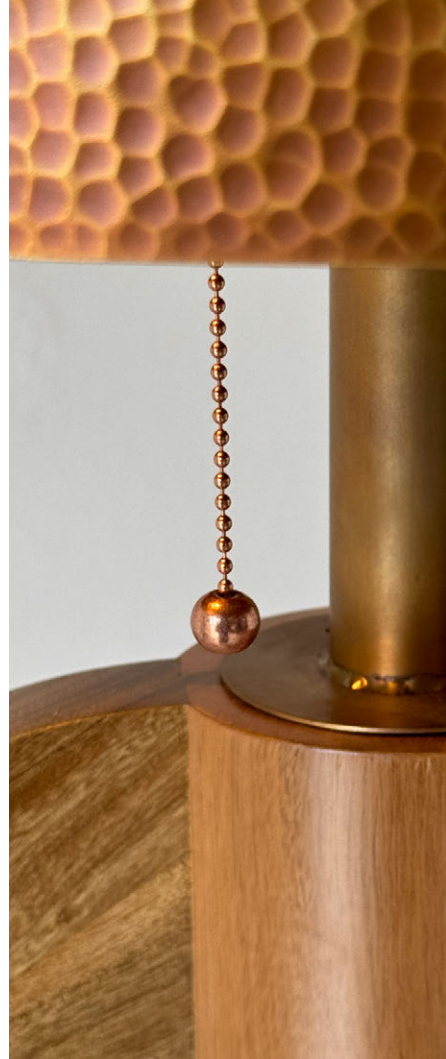

(ES)

MATERIALES
COBRE MATILLADO /
MADERA

ACABADOS:
CUERPO:
-COBRE PULIDO
-PÁTINA DORADA
-PÁTINA TURQUESA
-PÁTINA VERDE ÓXIDO
-PÁTINA CAFÉ OSCURO

BASE:
ALDER

CABLE TEXTIL:
COLOR LINO CRUDO

LÁMPARA Dimmeable
Para interiores

(EN)

MATERIALS
HAMMERED COPPER /
WOOD

FINISHES:
BODY:
-POLISHED COPPER
-GOLD PATINA
-TURQUOISE PATINA
-GREEN PATINA
-DARK BROWN PATINA

BASE:
ALDER

TEXTIL CABLE:
IVORY

NO Dimmeable LAMP
Indoor use only